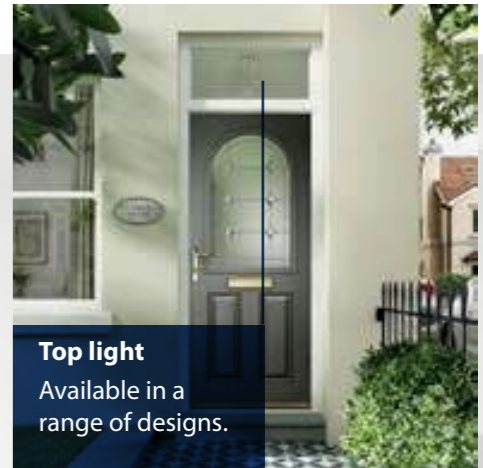

Top light
Available in a range of designs.

Side Panel
Available in various designs.

Rain Deflector
Match your rain deflector to the same colour of your door or your hardware, for that perfect finishing touch.