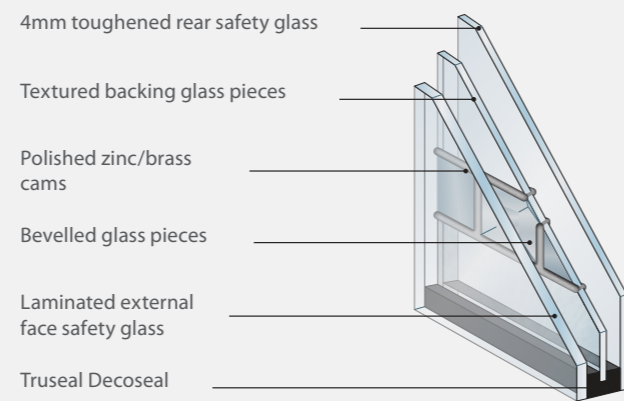

Decorative glass

Beautifully crafted glass with sculptured detail to give a sense of class. Triple glazed and laminated for added security.

Dorchester **Reflections** **Andorra** Zinc or Brass **Aspen** **Valentia**

Decorative glass construction

A breakdown of the glass construction;

*Fusion tiles double glazed

Obscure glass

All of our doors are designed to be thermally efficient, using only the highest-quality materials and manufacturing processes. Our obscure glass is no exception, manufactured to the highest possible standard to ensure that your home stays warm and cozy during the colder months.