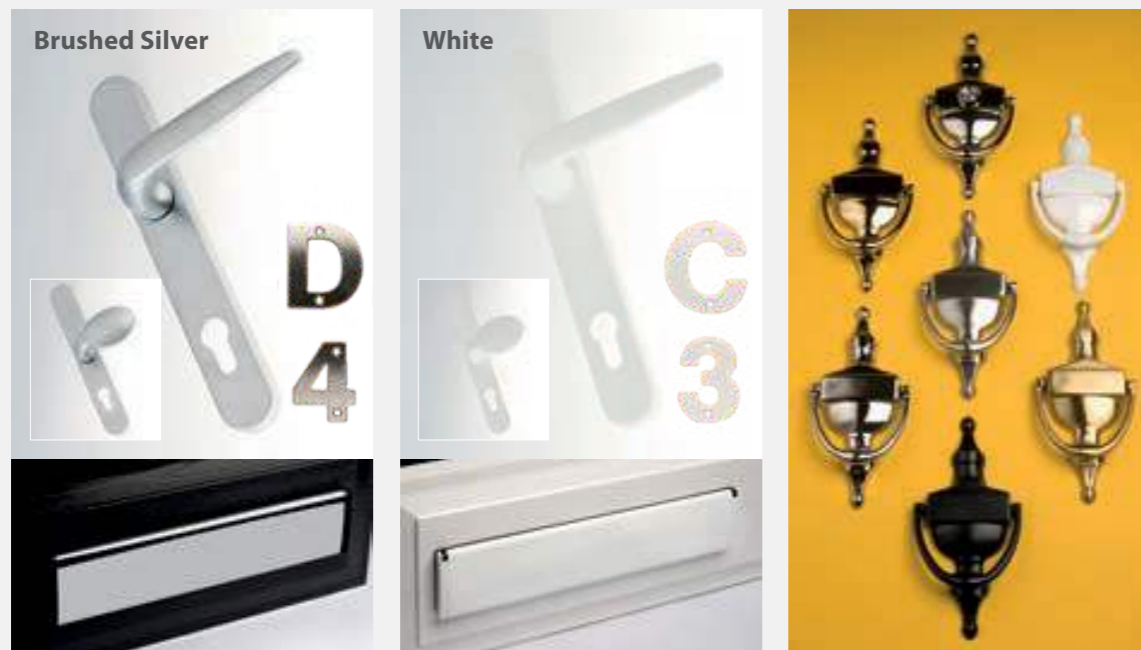

There are five levels of privacy to choose from. They are graded from 1 (most transparent) to 5 (most distorted).

Flemish **Minster** **Chantilly** **Taffeta**

Autumn **Digital** **Mayflower** **Pelerine**

Stippolyte **Charcoal Sticks** **Florielle** **Oak**

Contora **Cotswold** **Satin** **Everglade**

*Obscure glass is double glazed

Hardware

Personalise your front door with high quality hardware to truly create a stunning entrance. You can mix and match although most people prefer to have all their door furniture matching.

Beautiful today and tomorrow
 Our high-quality hardware is not only designed for aesthetic appeal but also durability. Each piece of hardware is machined and polished to perfection, ensuring that it will last for years to come. We are so confident in the quality of our hardware that we include it in our guarantee.