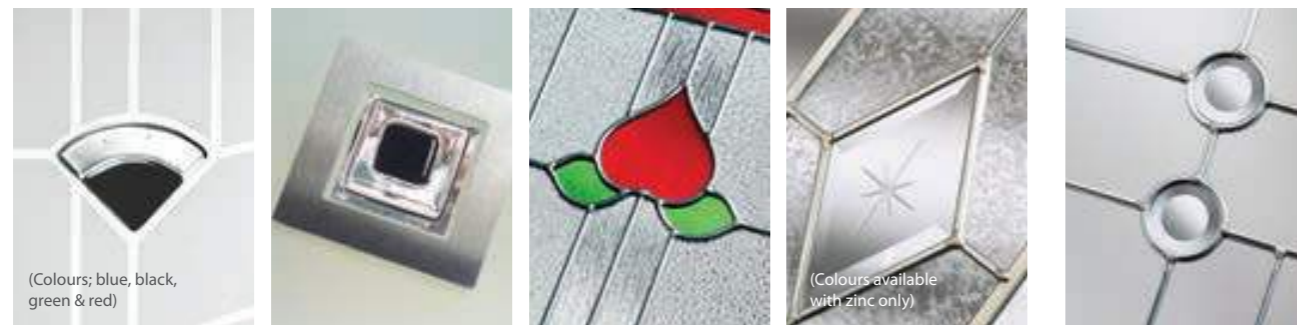

Murano* (Colours; blue, black, green & red)   **Tahoe***   **Edwardian**   **Kara** Brass or Zinc (Colours available with zinc only)   **Trieste**