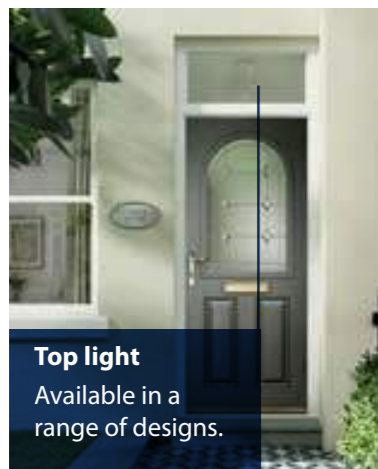

Top light
Available in a range of designs.