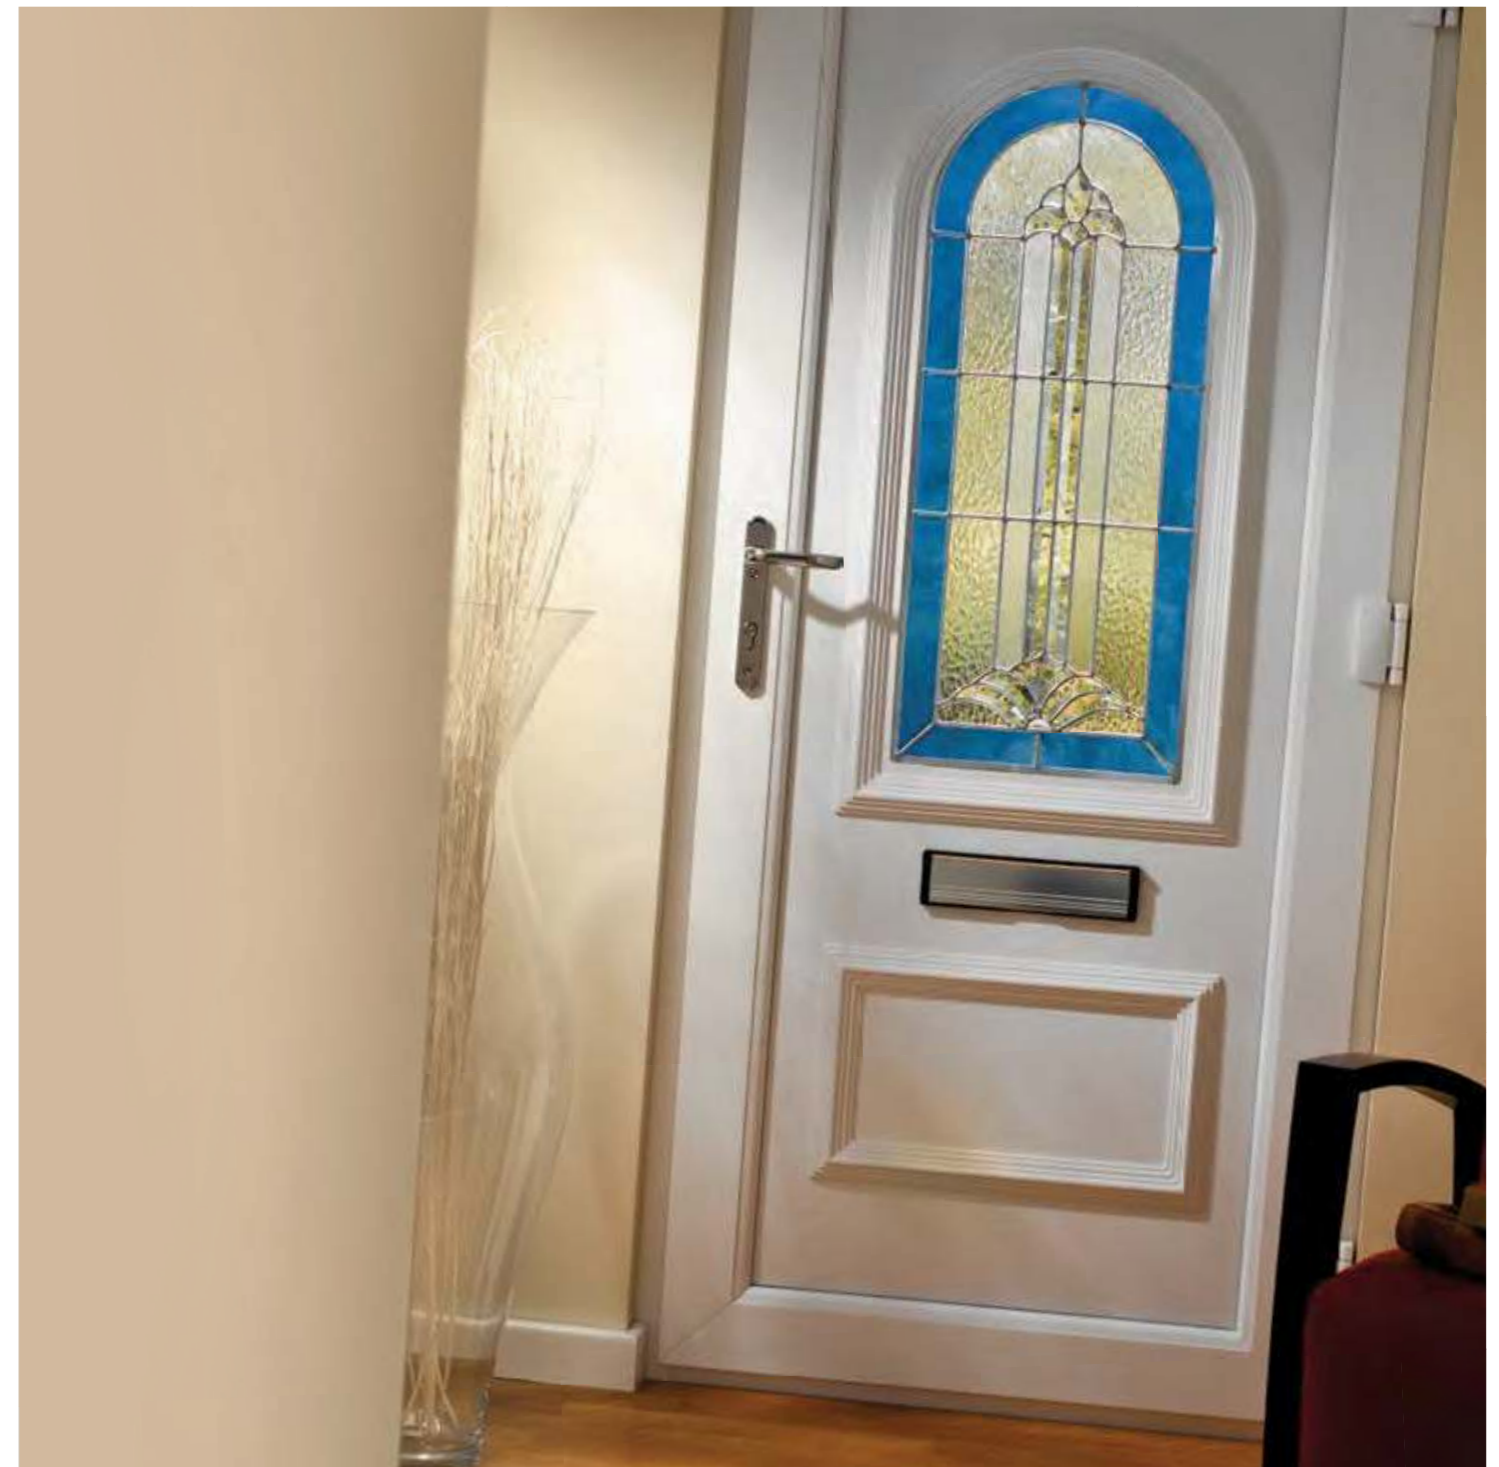

Keep your door looking great for longer

Your new PVC-U door is extremely low maintenance and is very easy to clean. How often will depend on where you live. For instance, a coastal or industrialised location, or near a busy road, may mean cleaning is required a little more often.

We recommend the following to help you get the very best from your PVC-U door:

Cleaning your door

- Wash the door and door frame with warm soapy water and a soft, lint-free cloth to remove grime and atmospheric deposits.
- Never use a pressure washer or steam cleaner.
- Stubborn marks on the door frame may need to be tackled with a specialised PVC cleaner but please ensure you read the cleaning guidelines carefully so as to ensure suitability.
- Under no circumstances should you use any solvent based or abrasive cleaners and avoid the use of any adhesives or tack for temporary fixing i.e. For seasonal or other decorations.

Maintaining your door

- Once every six months or so, apply a little light engineering oil (such as 3 in 1 oil) on all moving parts of the lock, cylinder and hinges.
- We also recommend that you help protect your door from possible natural thermal distortion by engaging the locking points by simply pulling up the handle each time you shut the door.

With a little care and attention, your PVC-U door should continue to look great for years to come!