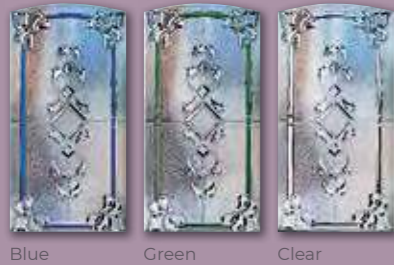

Crystal Vega Options

Blue Green Clear