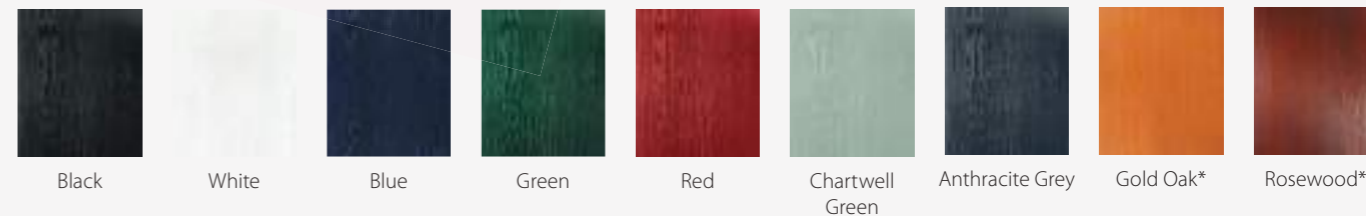

Colour

Standard Colour Range

*Stains not available on Mira, Cygnus, Portia, Krypton, Nova, Altair, Beta, Aurora and any flush bead option.

Bespoke colour range

White on internal side, unless otherwise agreed. All doors come with a white outer frame as standard. Should you require colour, we offer a range of complementing foil finishes - please ask your sales designer for details. Colours shown should be used for guidance only as the limitations in the printing process, may mean that colours vary from those illustrated.