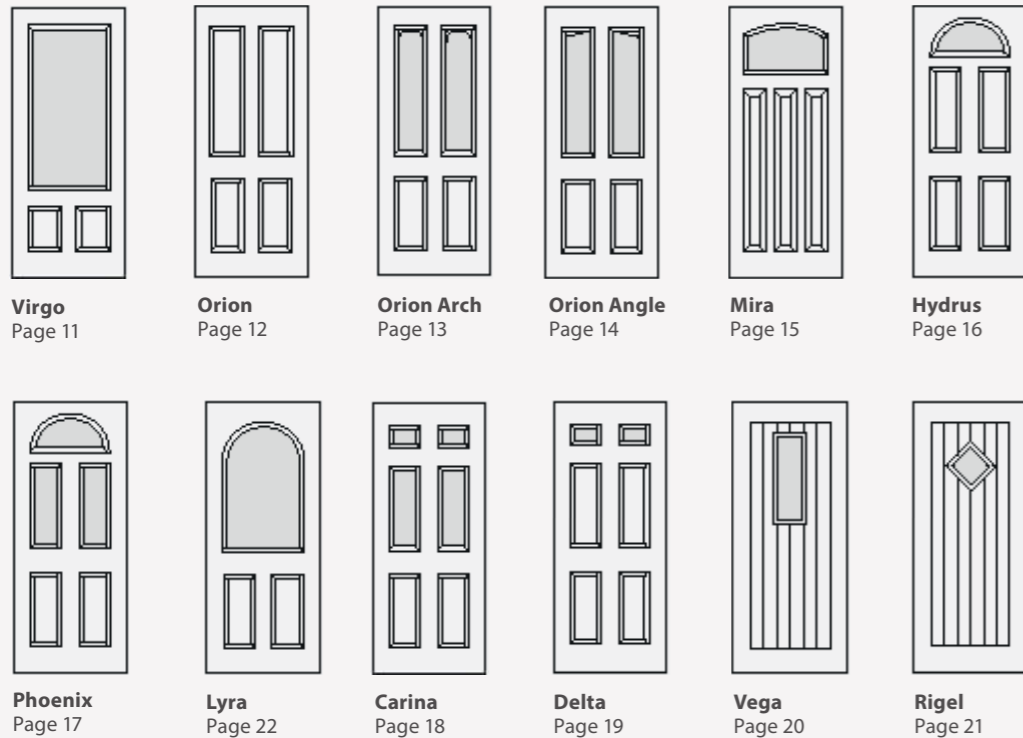

Stylish doors

Traditional

What does your front door say about you? Traditional Door Styles - Designed to replicate the most popular timber doors with highly defined mouldings and realistic wood-grain embossing on the surface. Whether used in a Victorian home, a modern townhouse or a cottage, these doors add to the appearance of any home.