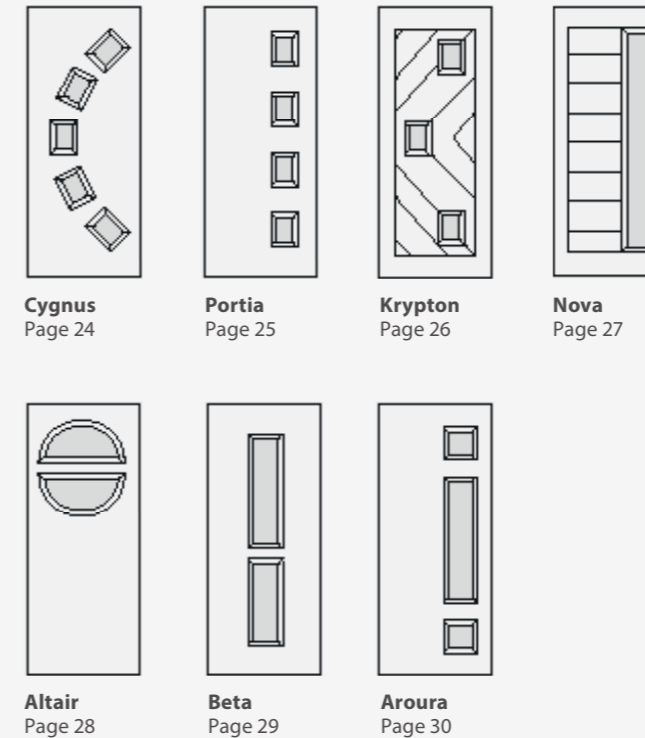

Contemporary

Contemporary Door Styles - A selection of stunning modern styles with a range of carefully selected decorative glass options that enhance the look and feel of the door whilst maintaining the clean good looks.