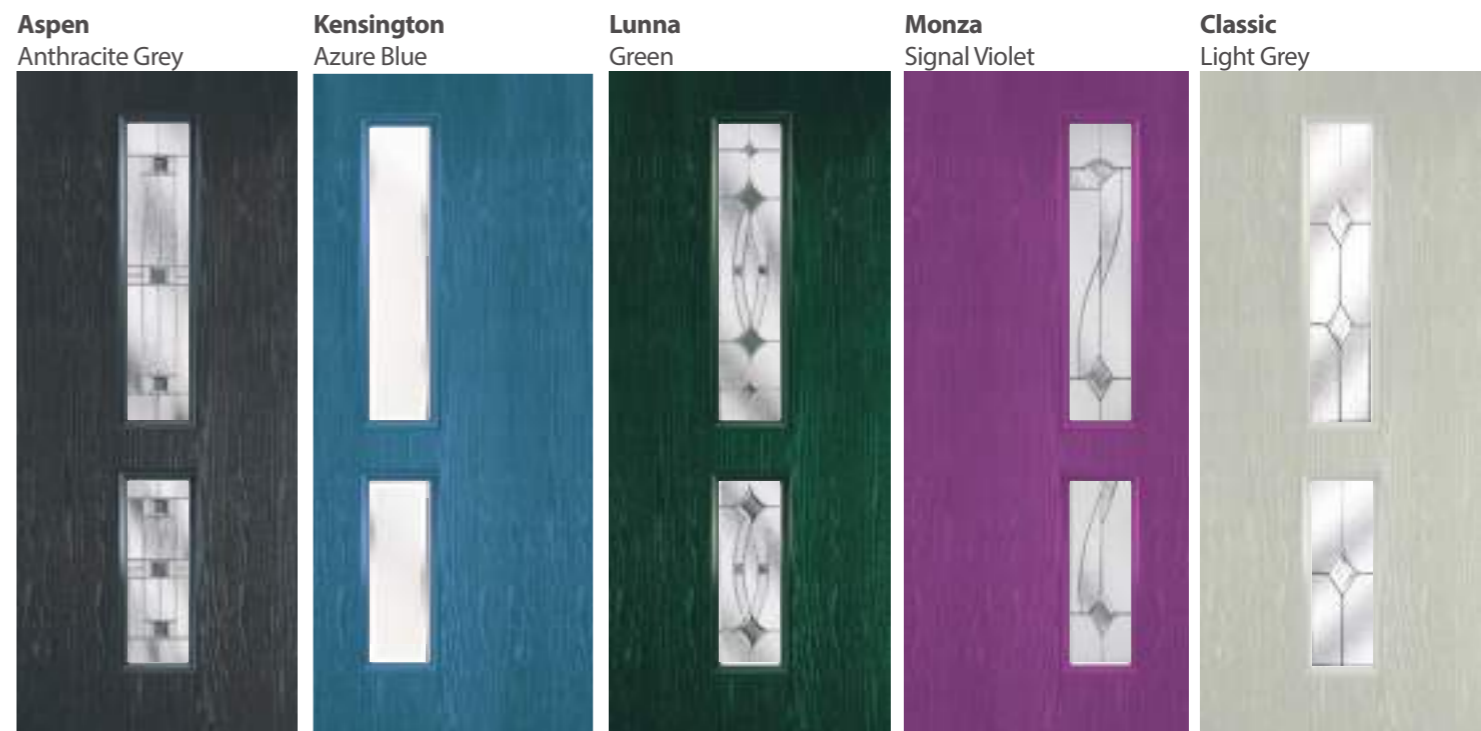

Also available in farmhouse finish, see page 20 - 21.