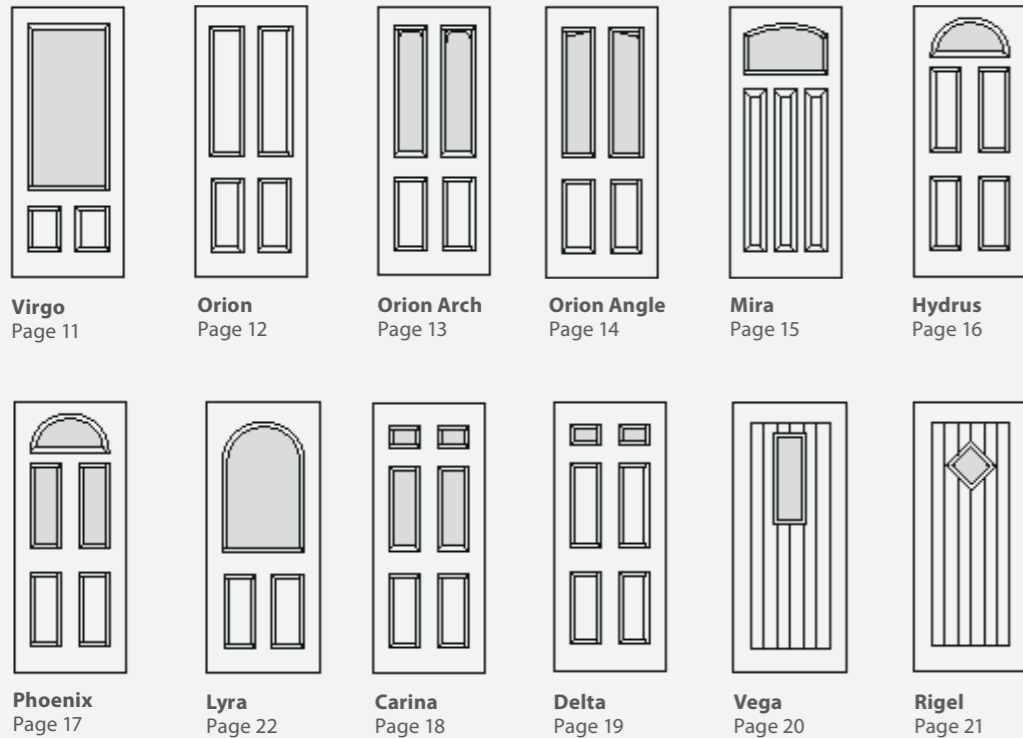

Stylish doors

Traditional

What does your front door say about you? Traditional Door Styles - Designed to replicate the most popular timber doors with highly defined mouldings and realistic wood-grain embossing on the surface. Whether used in a Victorian home, a modern townhouse or a cottage, these doors add to the appearance of any home.