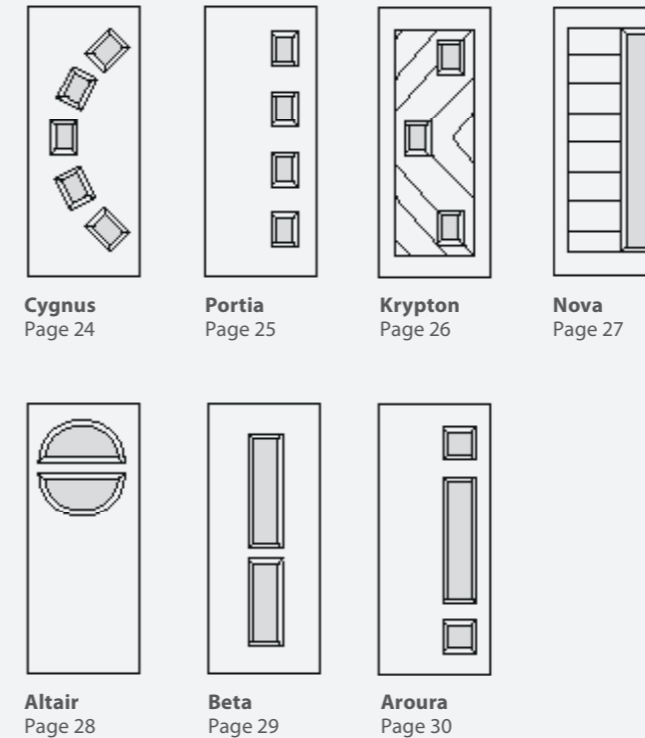

Contemporary

Contemporary Door Styles - A selection of stunning modern styles with a range of carefully selected decorative glass options that enhance the look and feel of the door whilst maintaining the clean good looks.