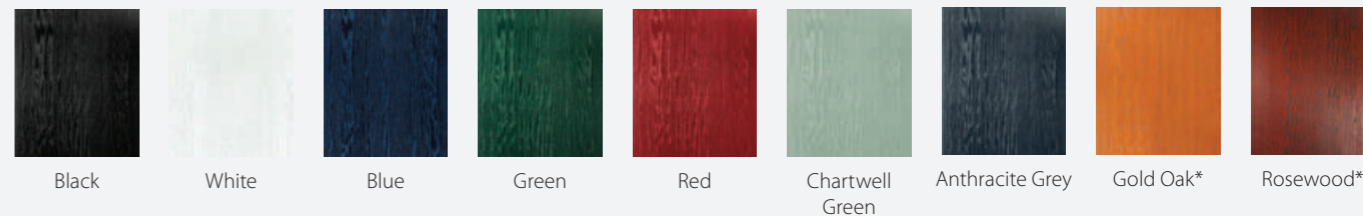

Colour

Standard Colour Range

*Stains not available on Mira, Cygnus, Portia, Krypton, Nova, Altair, Beta, Aurora and any flush bead option.

Bespoke colour range

White on internal side, unless otherwise agreed. All doors come with a white outer frame as standard. Should you require colour, we offer a range of complementing foil finishes - please ask your sales designer for details. Colours shown should be used for guidance only as the limitations in the printing process, may mean that colours vary from those illustrated.