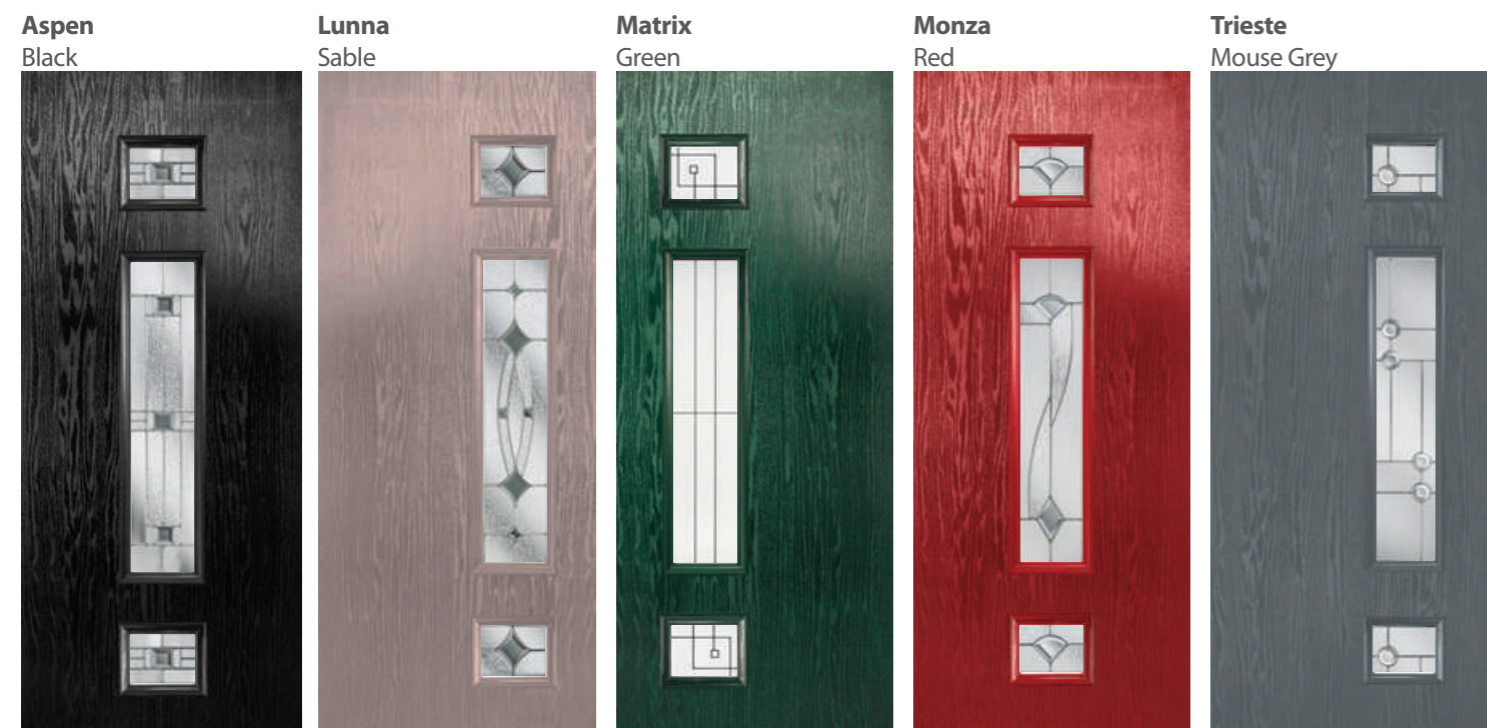

Side Panels
Available in various designs.

Rain Deflector
Match your rain deflector to the same colour of your door or your hardware, for that perfect finishing touch.

Toplights
Available in various designs.

Midrail sidepanel

Also available in farmhouse finish

Locks

Industry leading cylinders

The safety of our customers is paramount to every decision we make in building our composite doors. When it came to cylinders the decision was easy – high specification Ultion 3 star industry leading locks.