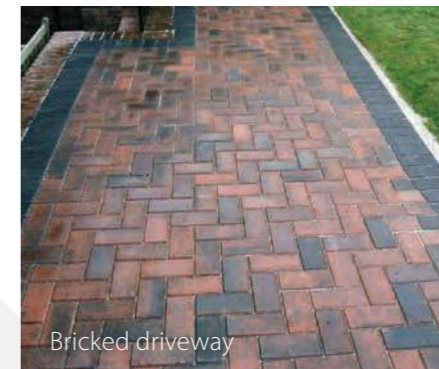

Printed concrete driveway

Driveways

Drive away with a new drive

Improve your homes kerb appeal by getting a new driveway, path or patio area. Enjoy the benefits of virtually maintenance free, quality and durable driveways, installed by professionals.

Bricked driveway