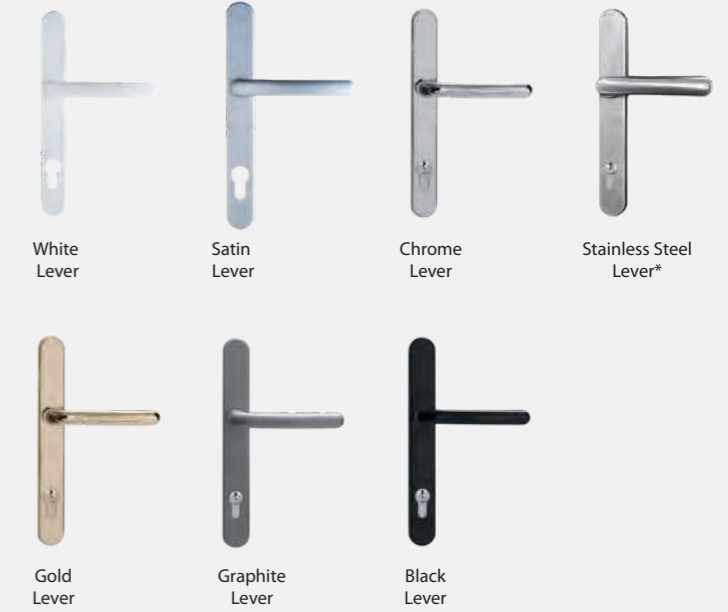

Bricked porch with clear windows and lean-to roof.

Panelled porch with decorated glass and lean-to roof.

Panelled porch with obscure glass and lean-to roof.

Windows and door furniture

Use the table and illustrations below to choose the products in the finish you desire. If you want to see sample products to help you make your choice, visit our showroom. Ask your designer or our sales team for more information.

	Satin Silver	Polished Gold	Stainless Steel	Antique Black

Door levers

Composite door furniture

*silver anodised SAA

Offset window handle

Polar Bear Windows | 2019 Brochure | 0117 327 0127

Door hinges

Door antique black range