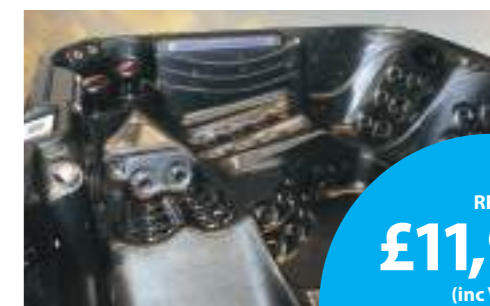

Bluetooth

RRP
£11,999

(inc VAT)

Including delivery & positioning

Weight of tub 450kg. Water capacity 1,400L
2 year parts and labour warranty included