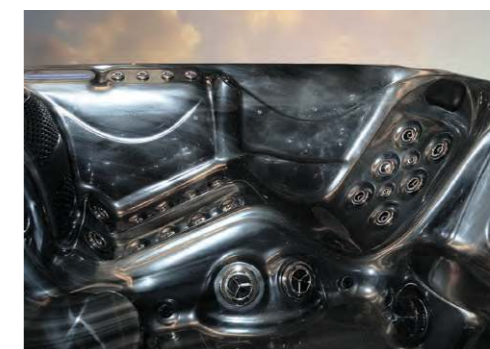

RRP
£5,499

(inc VAT)

Including delivery & positioning

2 year parts and labour warranty included