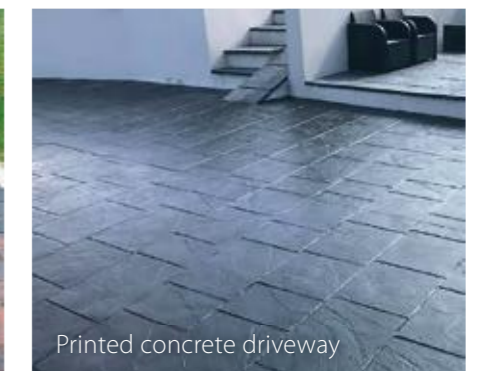

Printed concrete driveway