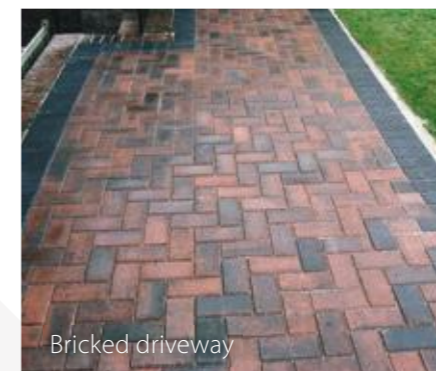

Printed concrete driveway

Driveways

Drive away with a new drive

Improve your homes kerb appeal by getting a new driveway, path or patio area. Enjoy the benefits of virtually maintenance free, quality and durable driveways, installed by professionals.

Bricked driveway