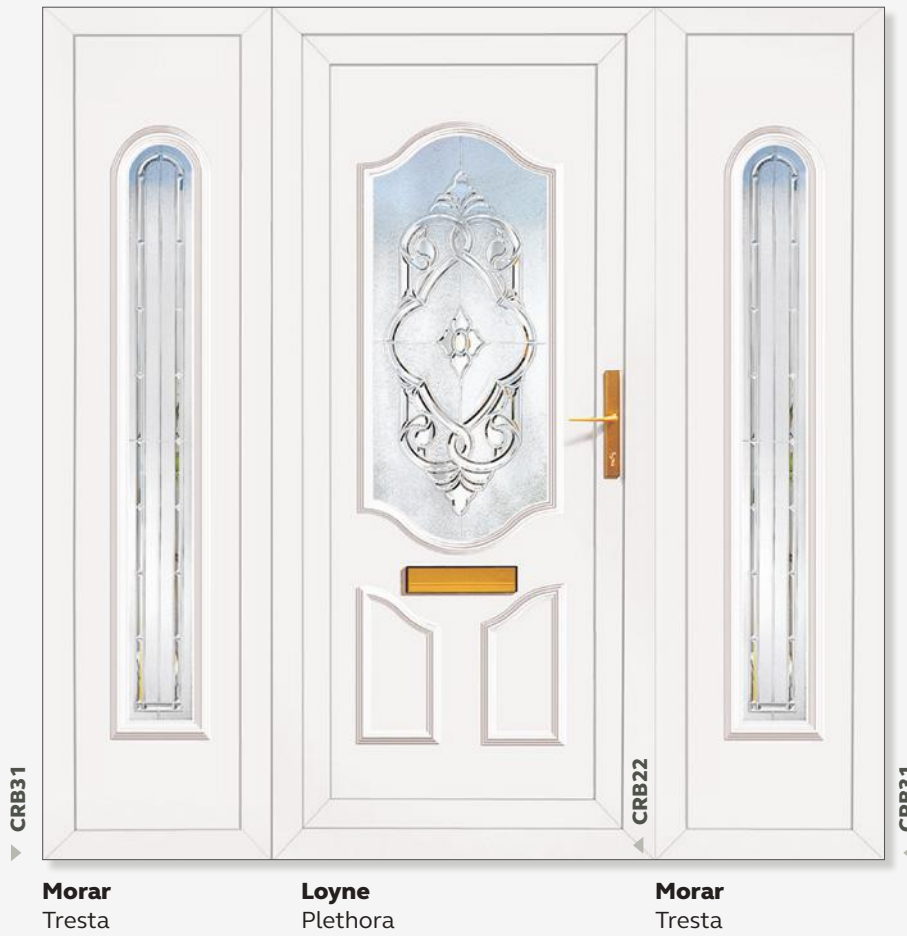

Our collection of residential doors will not warp, twist or bow and will only require an occasional wipe with a damp cloth to restore it to its original finish.

Side Panels