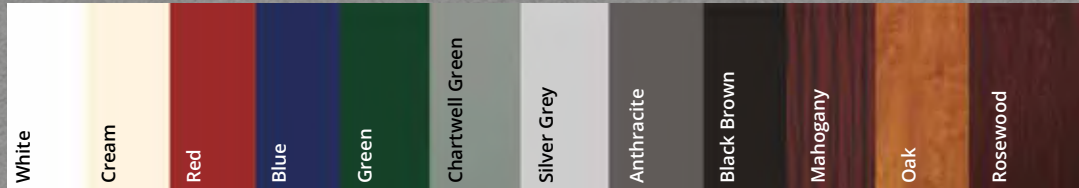

Elizabethan

Quarter Panels

Quarter Winchester

Quarter Cathedral

Quarter Manor

Quarter Elizabethan

Half Panels

Hanover Half

Manor Half

Westminster Half

Buckingham Half

Abbey Half

Manor Half Inverted

inverted moulds

Colourgrain & Woodgrain Options

Accessories

Our wide range of door furniture is available in a choice of white, black, gold and chrome colour options and will beautifully complement and personalise your chosen door.

Core Materials

Our door panels are manufactured using advanced technology that bonds two PVC-U skins to a variety of reinforcing materials ensuring the integrity of the panel for heat and moisture. Depending on the degree of security required we offer a choice of reinforcing materials.