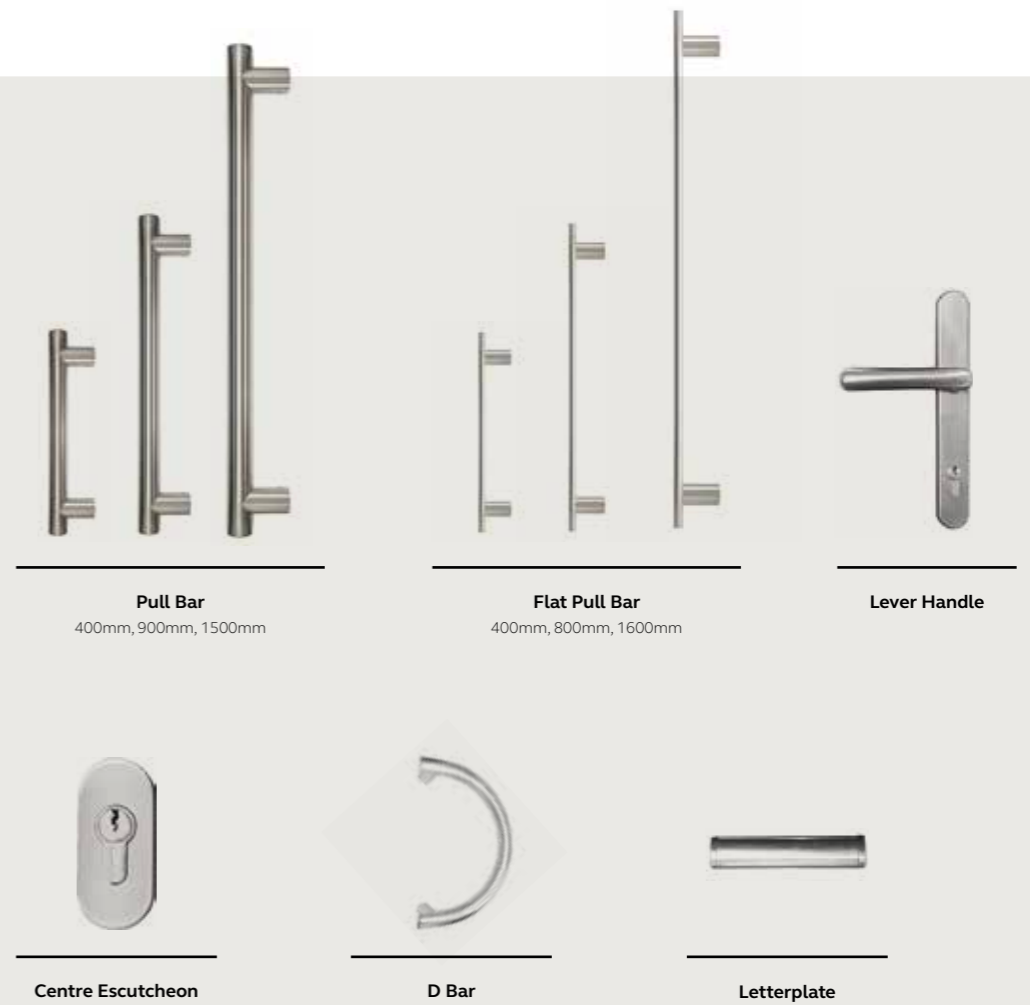

Glazing: Bianco
Colour: Blue

Glazing: Fora
Colour: Slate

Contemporary Hardware.

An exclusive range of stainless-steel hardware gives Virtu-AL a sleek, luxury finish. All our stainless-steel hardware has a comprehensive anti-corrosion guarantee, so you know your hardware will last the test of time.

Pull Bar
400mm, 900mm, 1500mm

Flat Pull Bar
400mm, 800mm, 1600mm

Lever Handle

Centre Escutcheon

D Bar

Letterplate

Design your door online!

Use our online door designer to pick your door style, colour, glass and hardware to visualise your dream door.