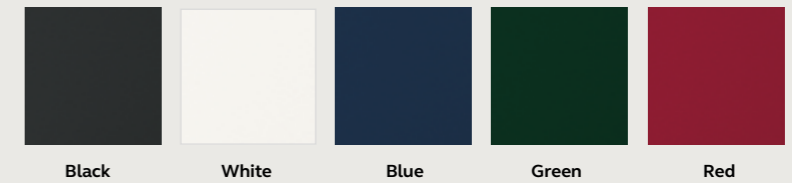

Carefully crafted specialist glass designs have been exclusively created for the Virtu-AL door range.

Personalise your door

Standard Colours

Superior Colours

Colour Match

Much like aluminium doors, Virtu-AL can be powder-coated with any RAL colour in our state-of-the-art paint studio.

Colours are as accurate as the printing process allows. Due to the hand painting and staining process, we can't guarantee an exact colour match between the door and the external door frame.

Como VX

Glazing: Glazed
Colour: Anthracite

Glazing: Claro
Colour: Midnight

Glazing: Belice
Colour: Black

Glazing: Cresto
Colour: Pebble

Como ZY

Glazing: Claro
Colour: Anthracite

Glazing: Glazed
Colour: Green

Glazing: Cresto
Colour: Black

Glazing: Belice
Colour: Silver Grey