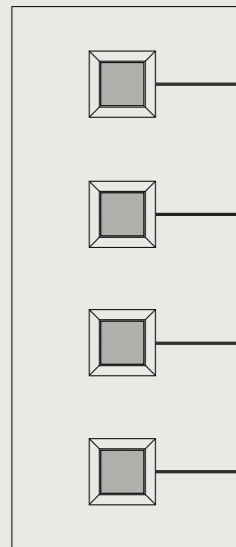

Como VX

Glazing: Glazed
Colour: Anthracite