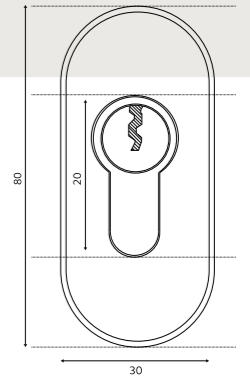

Pull Bar
400mm, 900mm, 1500mm

Flat Pull Bar
400mm, 800mm, 1600mm

Lever Handle

Centre Escutcheon

D Bar

Letterplate

Design your door online!

Use our online door designer to pick your door style, colour, glass and hardware to visualise your dream door.